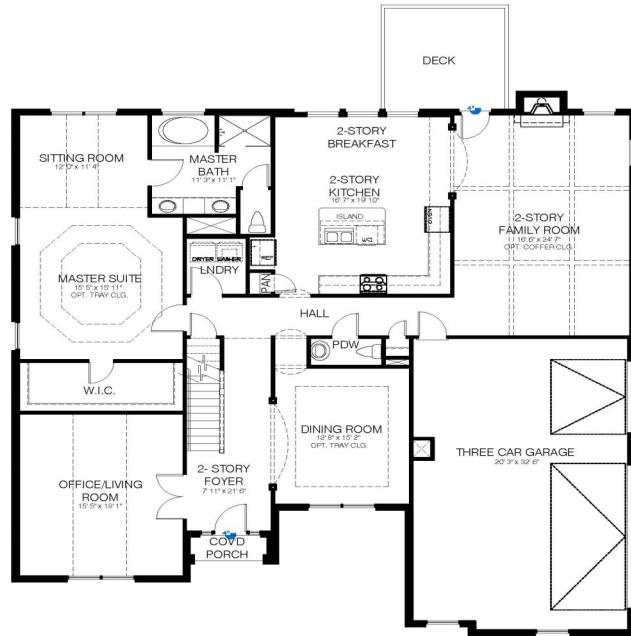

# The Albany

FIRST FLOOR PLAN  
(SCALE: 1/8" = 1'-0")

SECOND FLOOR PLAN  
(SCALE: 1/8" = 1'-0")